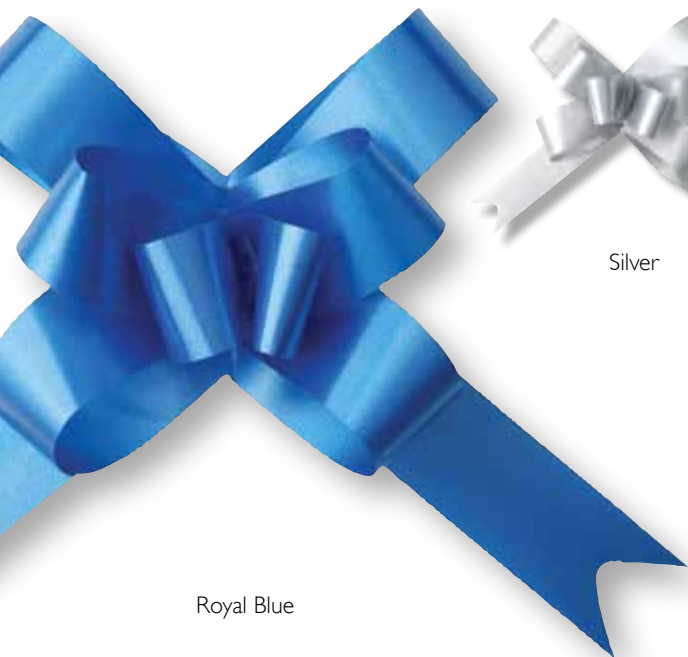

## Pastel

Black

Cerise

Emerald Green

Gold

Lilac

Blue

Pink

Purple

Red

Royal Blue

Silver

White

Yellow

Code	Colour	Size (mm)	Qty
MAL/BL	Black	90	50
MAL/CE	Cerise	90	50
MAL/EG	Emerald Green	90	50
MAL/G	Gold	90	50
MAL/LI	Lilac	90	50
MAL/PB	Blue	90	50
MAL/PP	Pink	90	50
MAL/PU	Purple	90	50
MAL/R	Red	90	50
MAL/RB	Royal Blue	90	50
MAL/S	Silver	90	50
MAL/W	White	90	50
MAL/Y	Yellow	90	50
POR/BL	Black	85	50
POR/CE	Cerise	85	50
POR/EG	Emerald Green	85	50
POR/G	Gold	85	50
POR/LI	Lilac	85	50
POR/PB	Blue	85	50
POR/PP	Pink	85	50
POR/PU	Purple	85	50
POR/R	Red	85	50
POR/RB	Royal Blue	85	50
POR/S	Silver	85	50
POR/W	White	85	50
POR/Y	Yellow	85	50
DEA/BL	Black	80	50
DEA/CE	Cerise	80	50
DEA/EG	Emerald Green	80	50
DEA/G	Gold	80	50
DEA/LI	Lilac	80	50
DEA/PB	Blue	80	50
DEA/PP	Pink	80	50
DEA/PU	Purple	80	50
DEA/R	Red	80	50
DEA/RB	Royal Blue	80	50
DEA/S	Silver	80	50
DEA/W	White	80	50
DEA/Y	Yellow	80	50
MAR/BL	Black	45	50
MAR/CE	Cerise	45	50
MAR/EG	Emerald Green	45	50
MAR/G	Gold	45	50
MAR/LI	Lilac	45	50
MAR/PB	Blue	45	50
MAR/PP	Pink	45	50
MAR/PU	Purple	45	50
MAR/R	Red	45	50
MAR/RB	Royal Blue	45	50
MAR/S	Silver	45	50
MAR/W	White	45	50
MAR/Y	Yellow	45	50

## Metallic

Code	Colour	Size (mm)	Qty
MAL/MEG	Emerald Green	90	50
MAL/MG	Gold	90	50
MAL/MR	Red	90	50
MAL/MRB	Royal Blue	90	50
MAL/MS	Silver	90	50
POR/MEG	Emerald Green	85	50
POR/MG	Gold	85	50
POR/MR	Red	85	50
POR/MRB	Royal Blue	85	50
POR/MS	Silver	85	50
DEA/MEG	Emerald Green	80	50
DEA/MG	Gold	80	50
DEA/MR	Red	80	50
DEA/MRB	Royal Blue	80	50
DEA/MS	Silver	80	50
MAR/MEG	Emerald Green	45	50
MAR/MG	Gold	45	50
MAR/MR	Red	45	50
MAR/MRB	Royal Blue	45	50
MAR/MS	Silver	45	50

Emerald Green

Gold

Red

Royal Blue

Silver